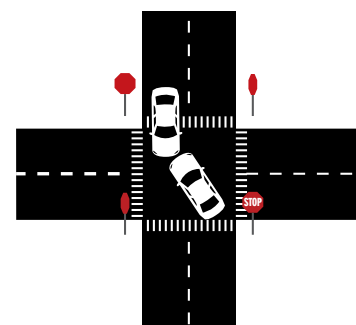

Crashes at
INTERSECTIONS
resulted in **701**
FATALITIES